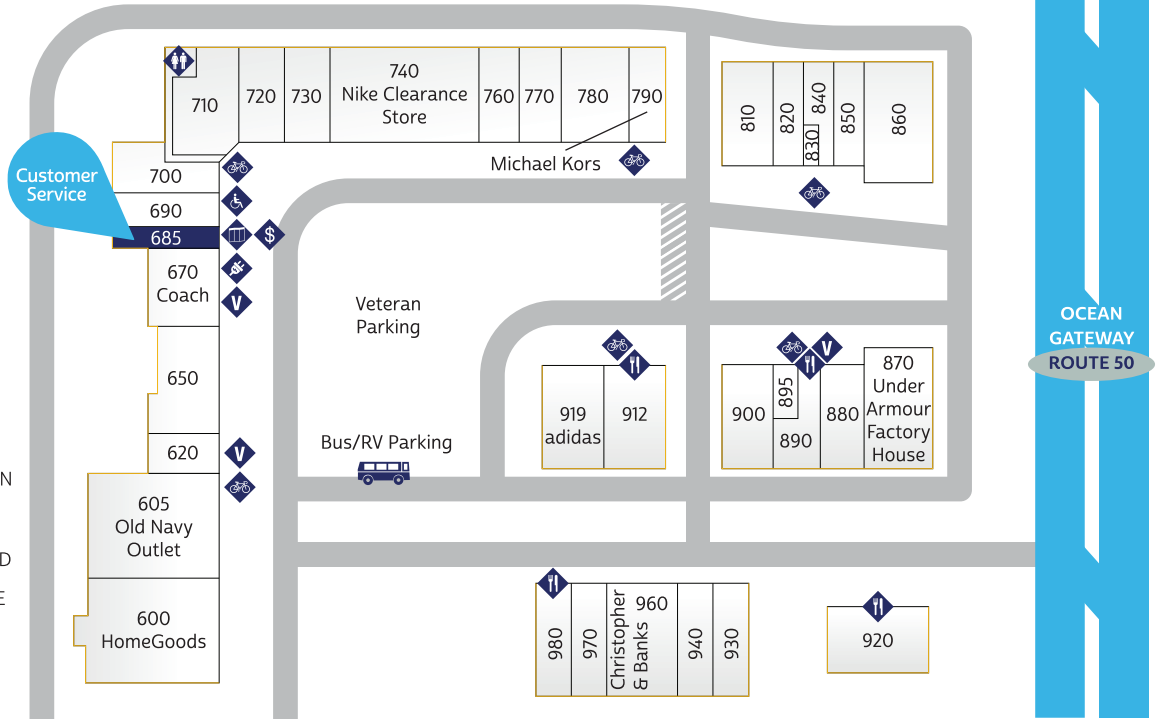

OUTLETS

OCEAN CITY

ROUTE 50 | WEST OCEAN CITY

- ATM
- COUPON BOOKS
- CHARGING STATION
- BICYCLE RACK
- RESTAURANT/FOOD
- VENDING MACHINE
- RESTROOMS
- STROLLER & WHEELCHAIR

ACCESSORIES/JEWELRY

- 780** AMERICAN EAGLE OUTFITTERS
- 900** BASS FACTORY OUTLET
- 620** BROOKS BROTHERS FACTORY STORE
- 690** CHICO'S OUTLET
- 960** CHRISTOPHER & BANKS
- 670** COACH
- 850** CROCS
- 650** FOREVER 21
- 760** J. CREW FACTORY
- 790** MICHAEL KORS
- 605** OLD NAVY OUTLET
- 930** RUE21
- 830** SUNGLASS HUT

APPAREL

- 919** ADIDAS
- 780** AMERICAN EAGLE OUTFITTERS
- 900** BASS FACTORY OUTLET
- 620** BROOKS BROTHERS FACTORY STORE
- 690** CHICO'S OUTLET
- 960** CHRISTOPHER & BANKS
- 670** COACH
- 940** EDDIE BAUER OUTLET

APPAREL continued

- 650** FOREVER 21
- 840** HANESBRANDS
- 760** J. CREW FACTORY
- 790** MICHAEL KORS
- 740** NIKE CLEARANCE STORE
- 605** OLD NAVY OUTLET
- 930** RUE21
- 870** UNDER ARMOUR FACTORY HOUSE

CHILDREN'S APPAREL

- 710** CARTER'S BABIES AND KIDS
- 840** HANESBRANDS
- 740** NIKE CLEARANCE STORE
- 605** OLD NAVY OUTLET
- 720** THE CHILDREN'S PLACE
- 870** UNDER ARMOUR FACTORY HOUSE

FOOD

- 980** MIONE'S ITALIAN RESTAURANT
- 920** OUTBACK STEAKHOUSE
- 912** SAKURA JAPANESE STEAKHOUSE
- 890** OC CHOPSTICKS.....COMING SOON